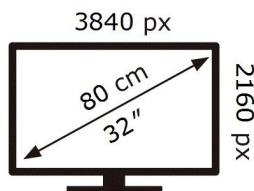

ENERG

SAMSUNG

S32DG800SU

47 kWh/1000h

ABCDEF **G**

HDR

65 kWh/1000h

2019/2013